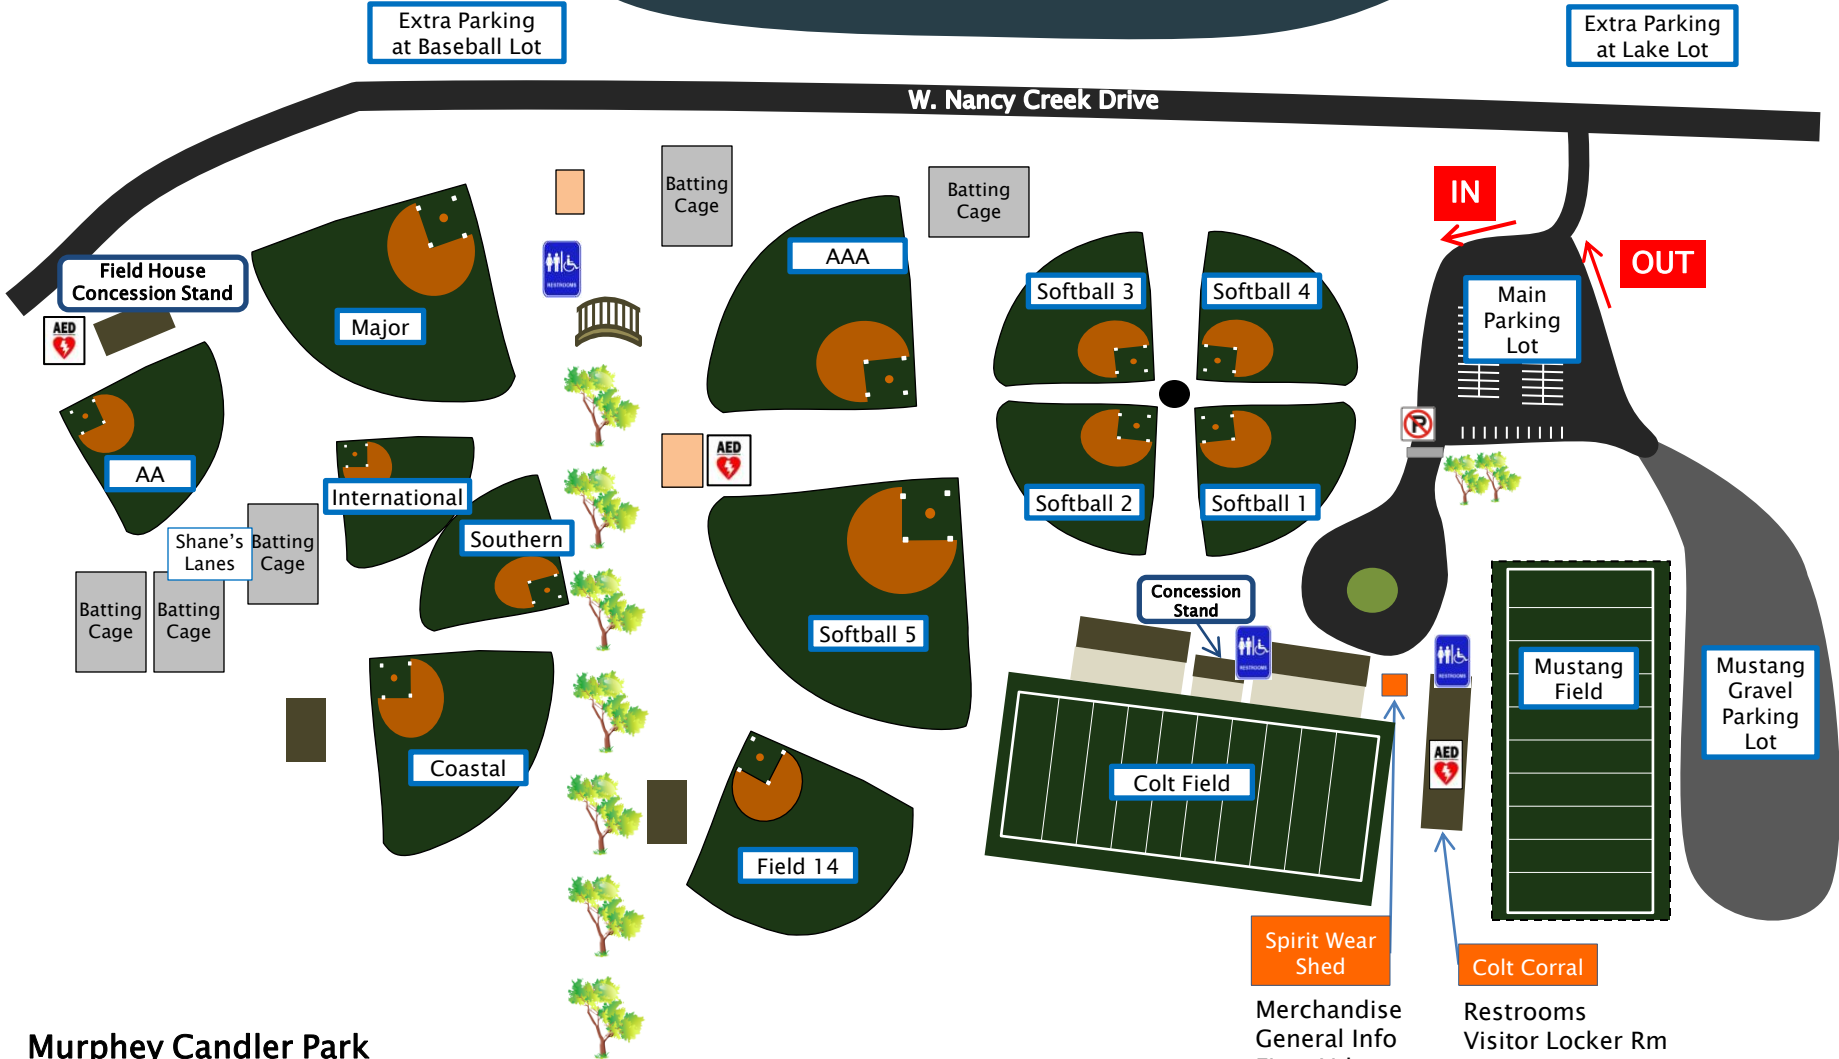

Murphey Candler Lake

Extra Parking at Baseball Lot

Extra Parking at Lake Lot

Murphey Candler Park
 Home of the Atlanta Colt Youth Association, Murphey Candler Little League, and Murphey Candler Girls Softball Association

Spirit Wear Shed
 Merchandise
 General Info
 First Aid

Colt Corral
 Restrooms
 Visitor Locker Rm (Lost & Found)
 Colt Locker Rm
 Equipment Rm (AED)
 Coaches Office (First Aid)